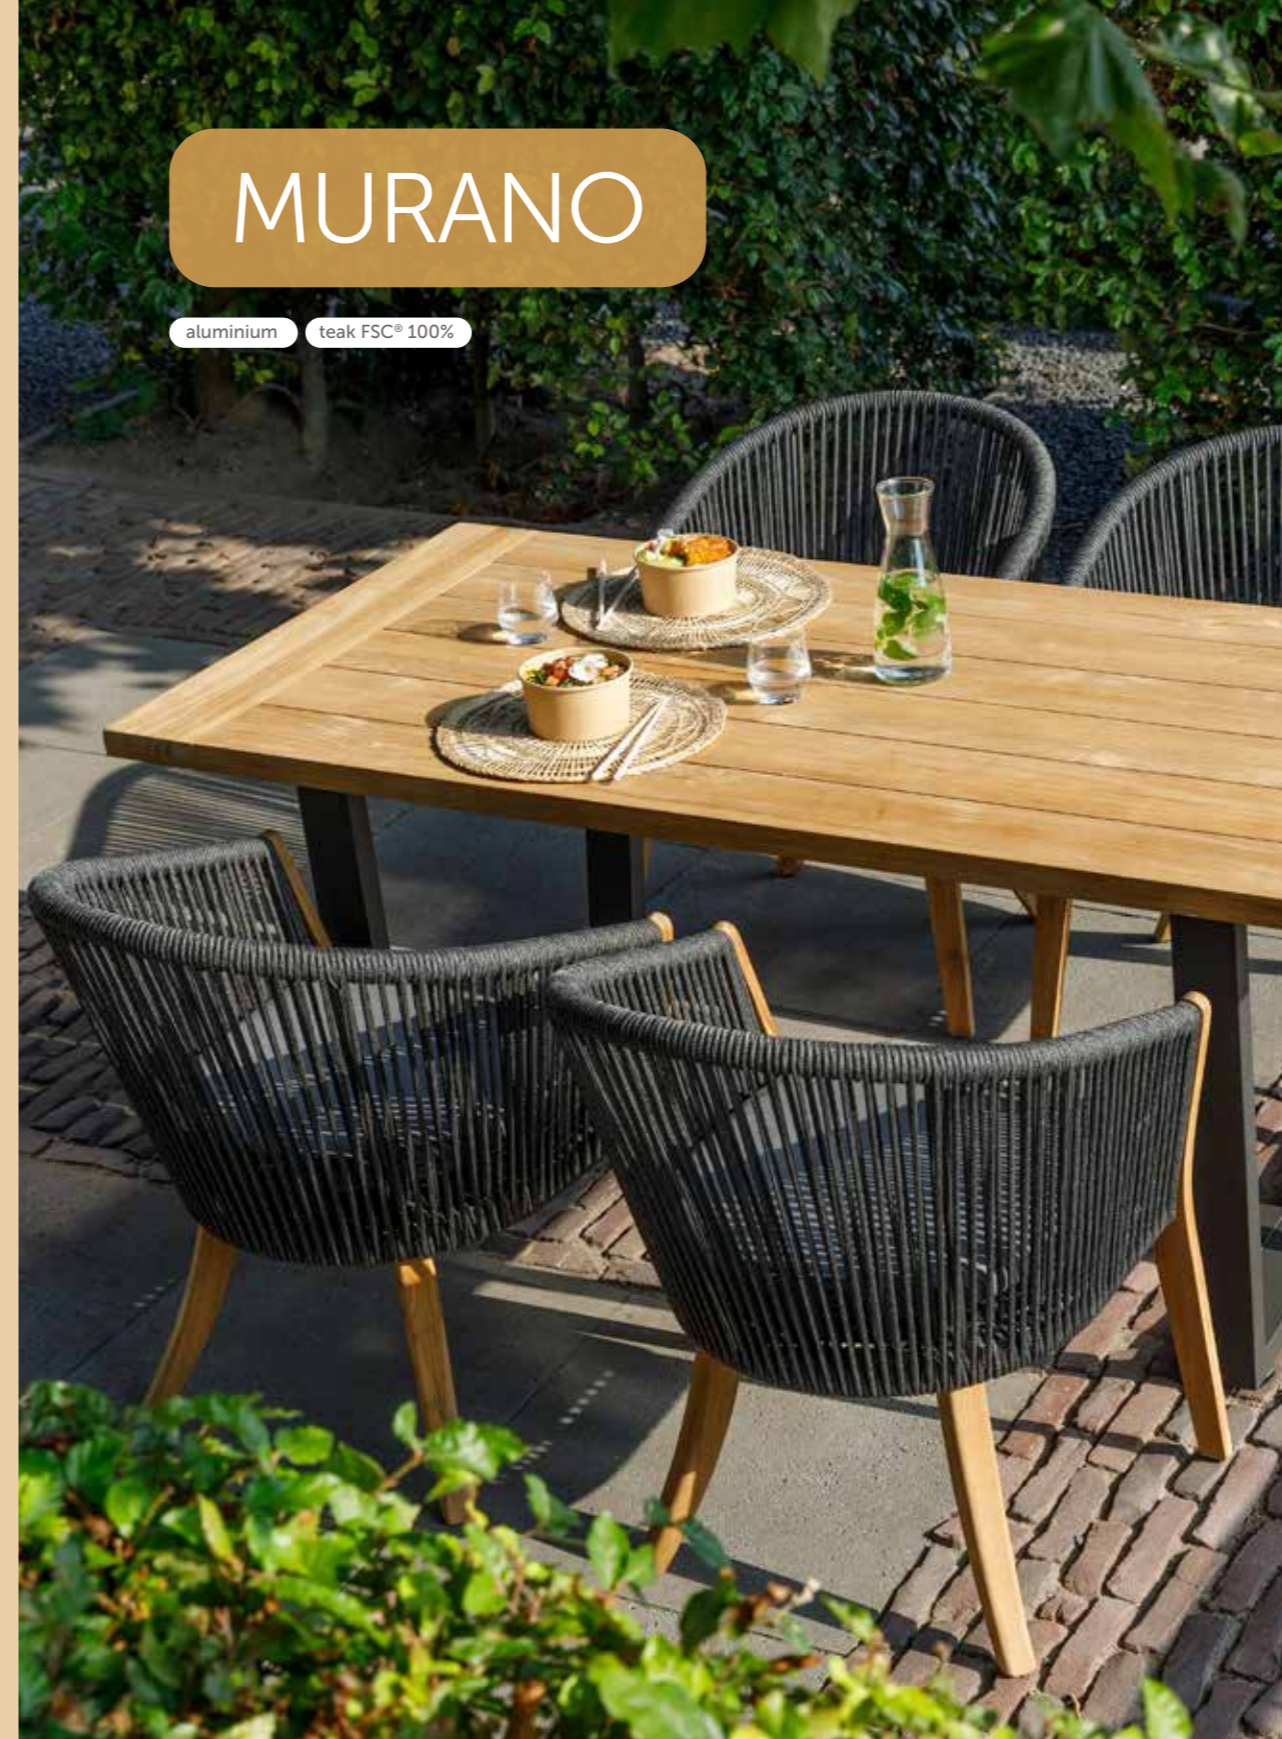

MURANO

aluminium teak FSC® 100%