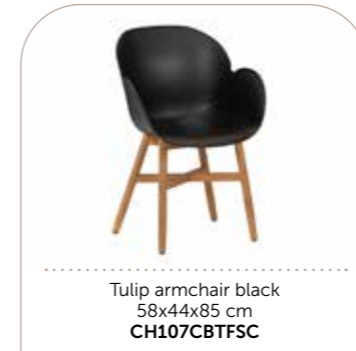

LOTUS & TULIP

- BLACK
- GREY
- WHITE
- ANTHRACITE
- aluminium