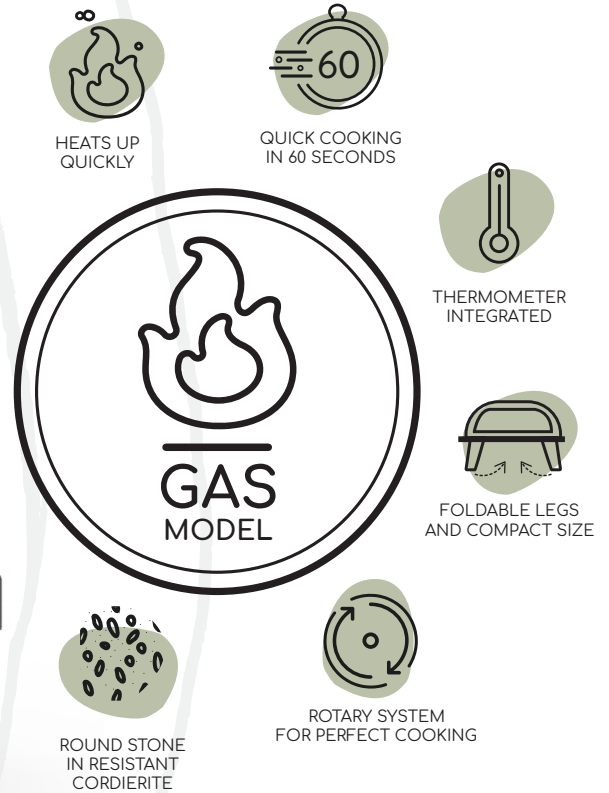

3 760316 020433 >

ZiiPa

PIANA GAS PIZZA OVEN EUCALYPTUS

The Piana pizza oven is now available with a gas function. Connect it to a gas bottle, turn it on and control the temperature of your oven for optimal cooking.

A roulette wheel to turn your pizza without burning yourself!

The hose and the regulator are provided!

HEATS UP QUICKLY

QUICK COOKING IN 60 SECONDS

THERMOMETER INTEGRATED

FOLDABLE LEGS AND COMPACT SIZE

ROTARY SYSTEM FOR PERFECT COOKING