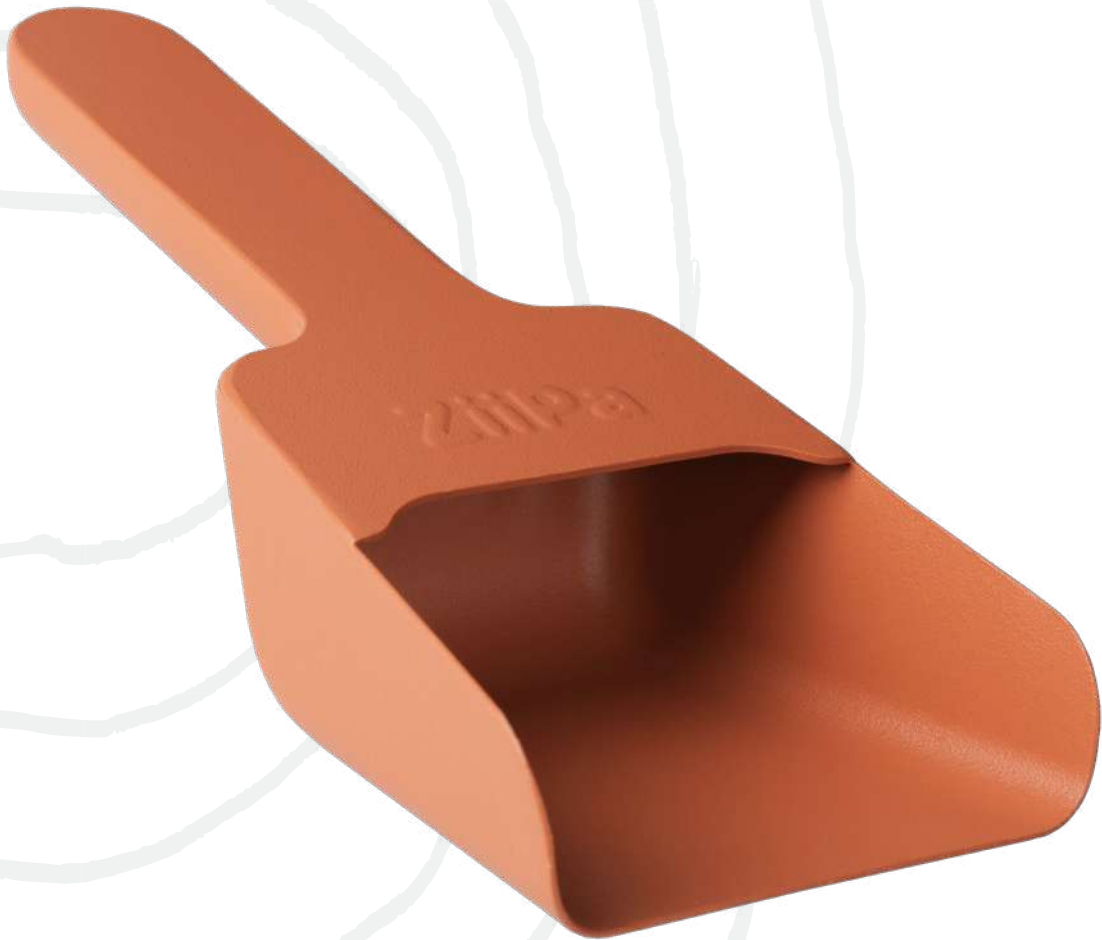

With this small pellet shovel, feed your pizza oven easily, quickly and cleanly. It is ideal for adding pellets to your oven. The pellet shovel is available in other colors.

FEATURES

product

DIMENSIONS : 8 x 21.5 x 4 cm

REFERENCE

product

ZIIPA22-038

3 760316 020389 >

ZiiPa

MELFA PELLETS SHOVEL TERRACOTTA

With this small pellet shovel, feed your pizza oven easily, quickly and cleanly. It is ideal for adding pellets to your oven. The pellet shovel is available in other colors.