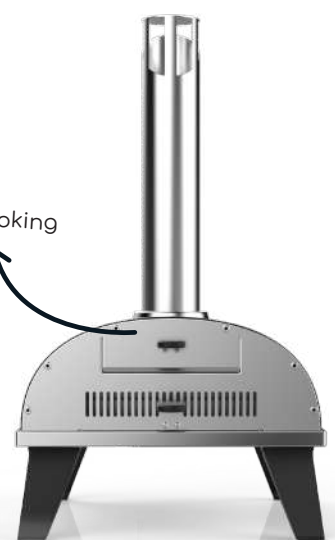

Piana, the first compact oven with a rotating stone!

HEATS UP QUICKLY
IN 15 MINUTES

QUICK COOKING
IN 60 SECONDS

THERMOMETER
INTEGRATED

FOLDABLE LEGS
AND COMPACT SIZE

ROTARY SYSTEM
FOR PERFECT COOKING

ROUND STONE IN
RESISTANT CORDIERITE

A wheel for spin your pizza
without burning yourself!

A removable door
to bake and
take out your pizza

A hatch for feed
your fire while cooking
of your pizza!

FEATURES *product*

DIMENSIONS: 40 x 73 x 72.5 cm