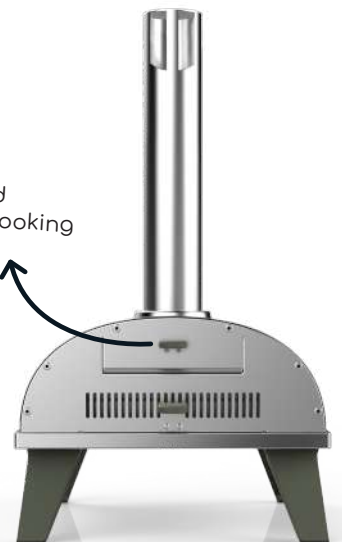

Piana, the first compact oven with a rotating stone!

HEATS UP QUICKLY
IN 15 MINUTES

QUICK COOKING
IN 60 SECONDS

THERMOMETER
INTEGRATED

FOLDABLE LEGS
AND COMPACT SIZE

ROTARY SYSTEM
FOR PERFECT COOKING

ROUND STONE IN
RESISTANT CORDIERITE

A wheel for spin your pizza
without burning yourself!

A removable door
to bake and
take out your pizza

A hatch for feed
your fire while cooking
of your pizza!

FEATURES *product*

DIMENSIONS: 40 x 73 x 72.5 cm