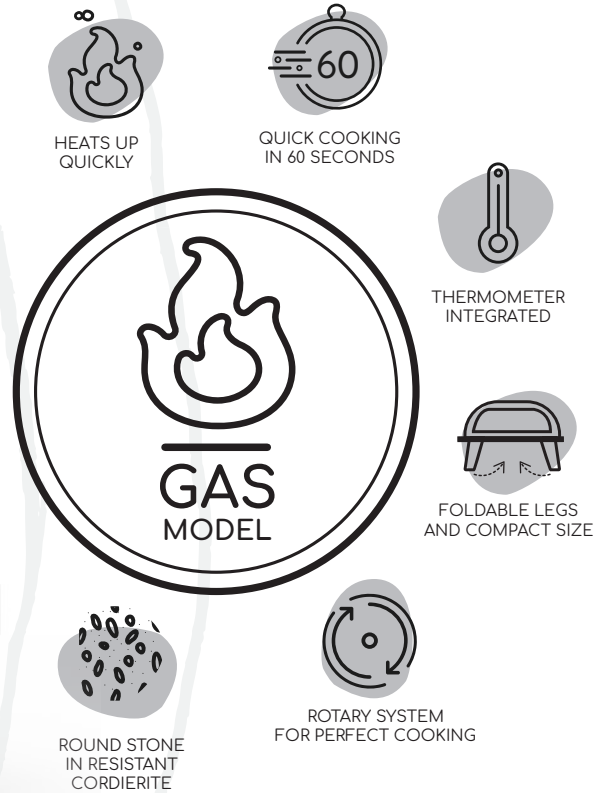

A roulette wheel to turn your pizza without burning yourself!

The hose and the regulator are provided!

A well thought-out gas oven for better cooking control

FEATURES

product

DIMENSIONS: 67 x 40 x 28 cm

MATERIAL(S): Oven: steel and ABS
Stone: cordierite

CE

ZIIPA22-045

ZiiPa

PIANA GAS PIZZA OVEN ARDOISE

The Piana pizza oven is now available with a gas function. Connect it to a gas bottle, turn it on and control the temperature of your oven for optimal cooking.