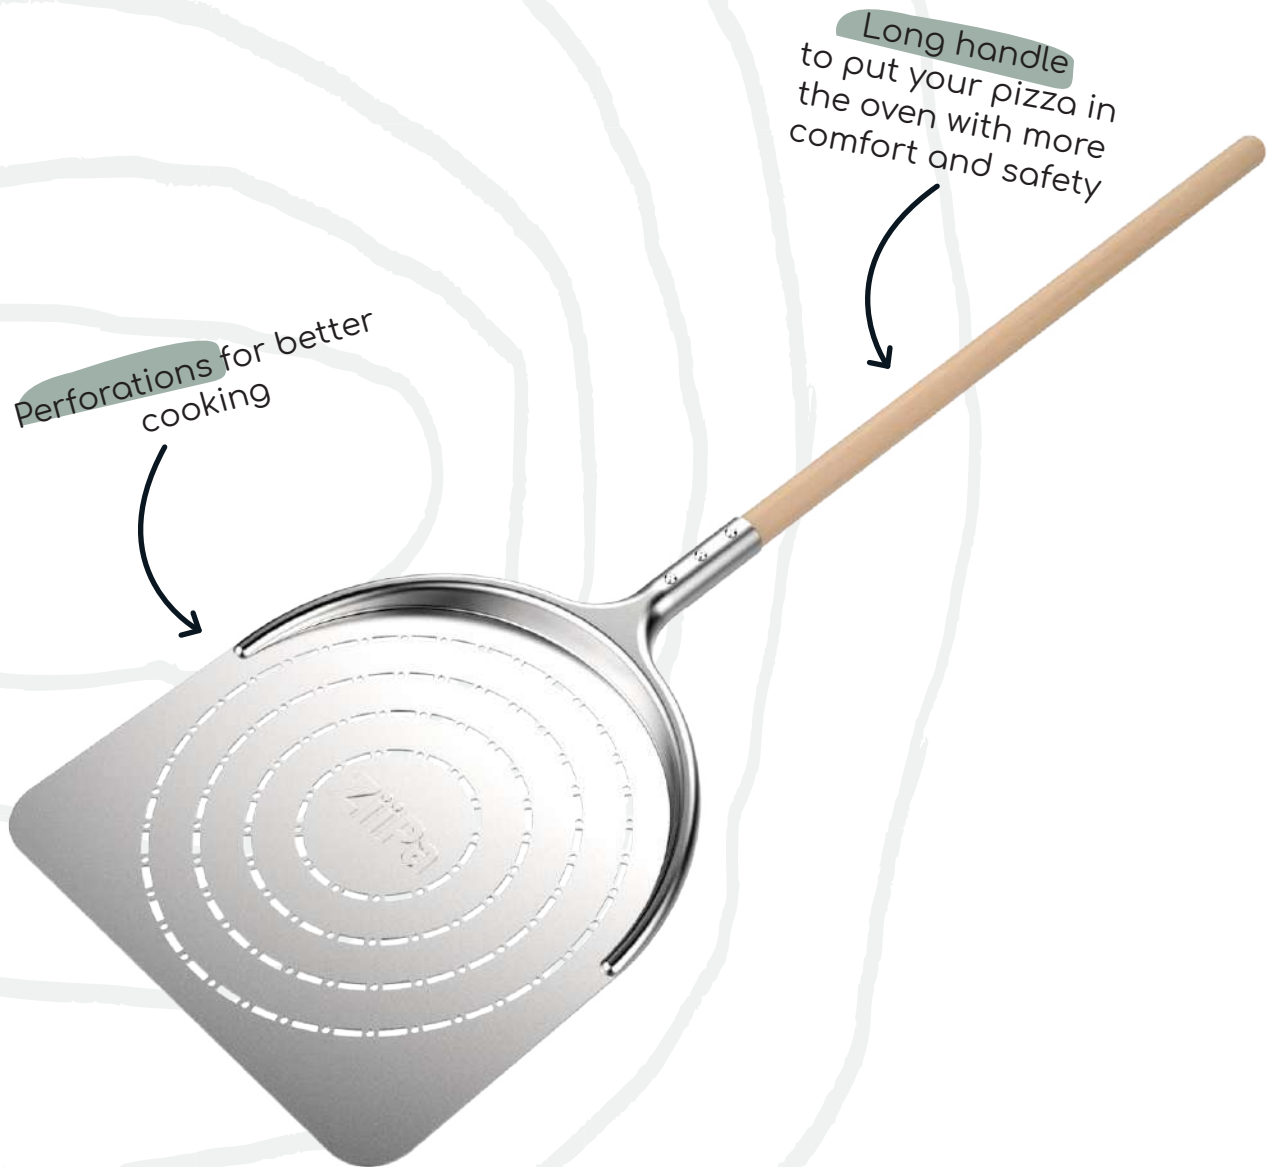

This perforated pizza peel will allow you to easily put your pizza in the oven and remove the flour. The perforations allow you to drain off excess flour and avoid a bitter taste.

FEATURES

product

DIMENSIONS : 91 x 30.5 cm