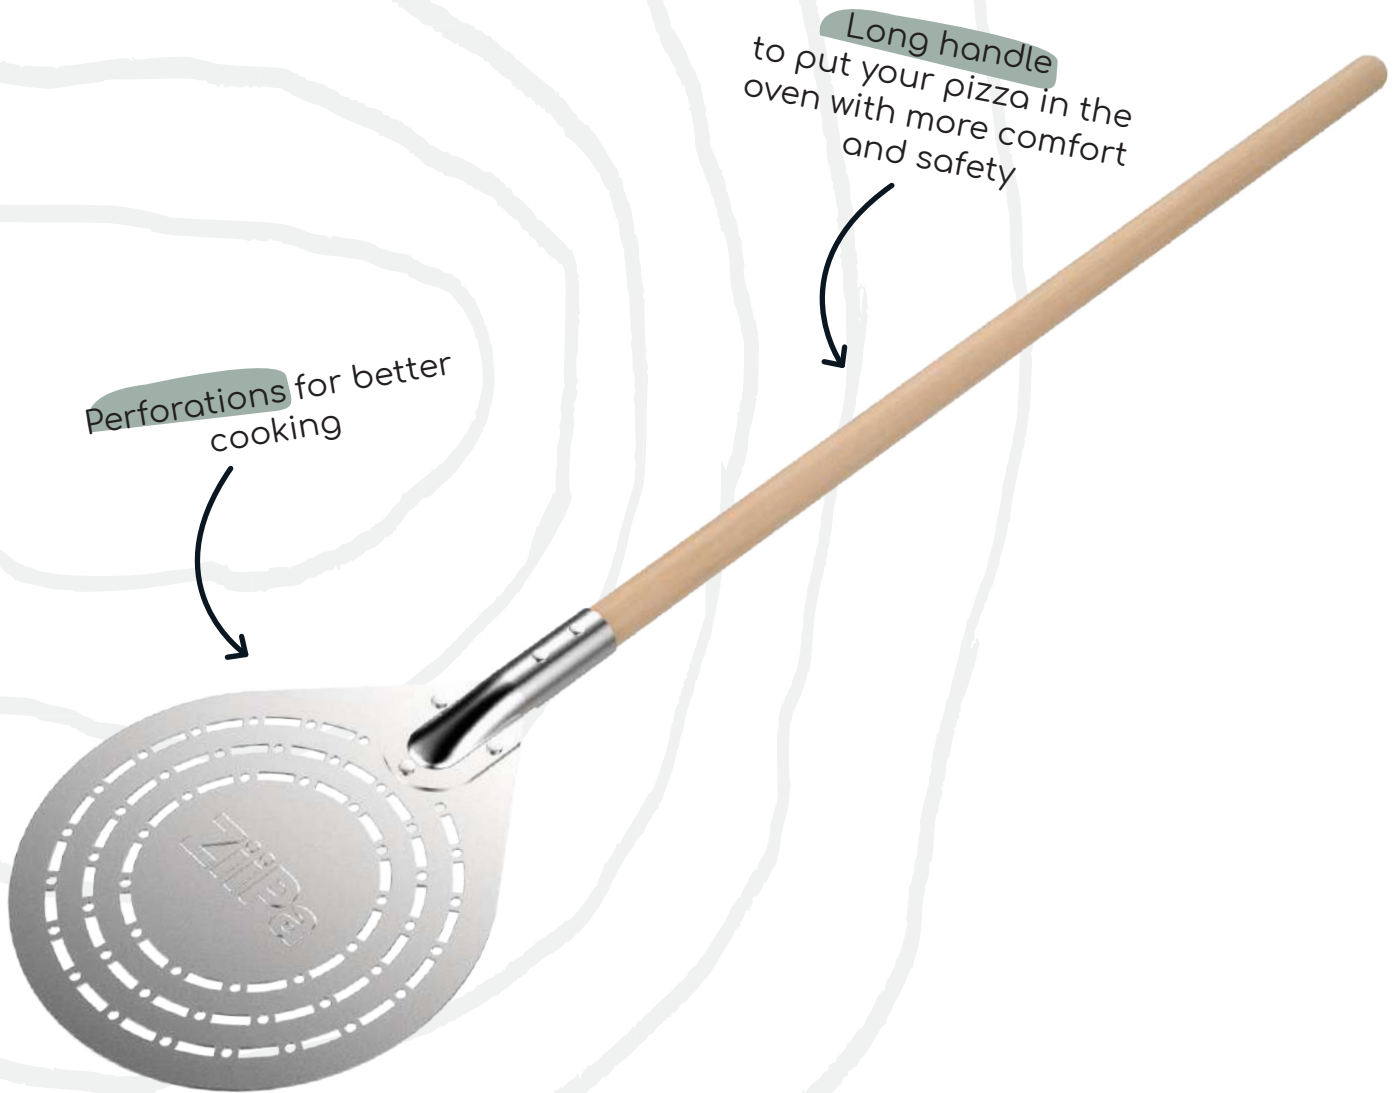

This perforated pizza peel will allow you to easily put your pizza in the oven and remove the flour. The perforations allow you to drain off excess flour and avoid a bitter taste.

FEATURES

product

DIMENSIONS : 91 x 30.5 cm

3 760316 020419 >

ZiiPa

CIVITA PERFORATED ROUND PIZZA PEE

This round perforated pizza peel is ideal for centering your pizzas in the oven, but more importantly it allows you to rotate your pizza for even cooking.

Perforations for better cooking

Long handle to put your pizza in the oven with more comfort and safety

FEATURES

product

DIMENSIONS : 20 x 80 cm

MATERIAL(S) : Stainless steel, beech

FEATURES

packaging