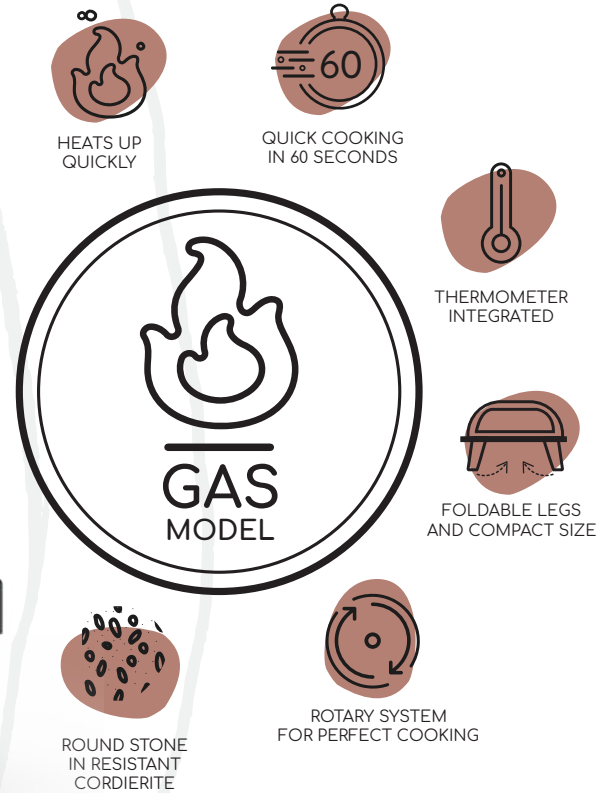

3 760316 020440 >

ZiiPa

PIANA GAS PIZZA OVEN TERRACOTTA

The Piana pizza oven is now available with a gas function. Connect it to a gas bottle, turn it on and control the temperature of your oven for optimal cooking.

A roulette wheel to turn your pizza without burning yourself!

The hose and the regulator are provided!

A well thought-out gas oven for better cooking control

FEATURES

product

DIMENSIONS: 67 x 40 x 28 cm

MATERIAL(S): Oven: steel and ABS
Stone: cordierite