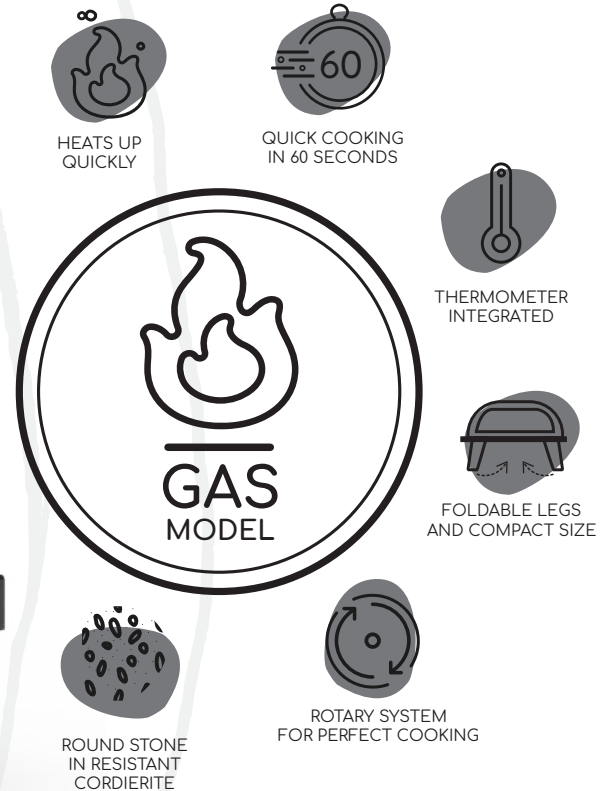

HEATS UP QUICKLY

QUICK COOKING IN 60 SECONDS

BETTER HEAT CONTROL

THERMOMETER INTEGRATED

FOLDABLE LEGS AND COMPACT SIZE