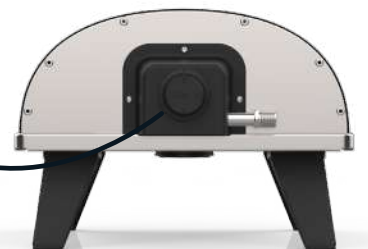

ROUND STONE IN RESISTANT CORDIERITE

ROTARY SYSTEM FOR PERFECT COOKING

A well thought-out gas oven for better cooking control