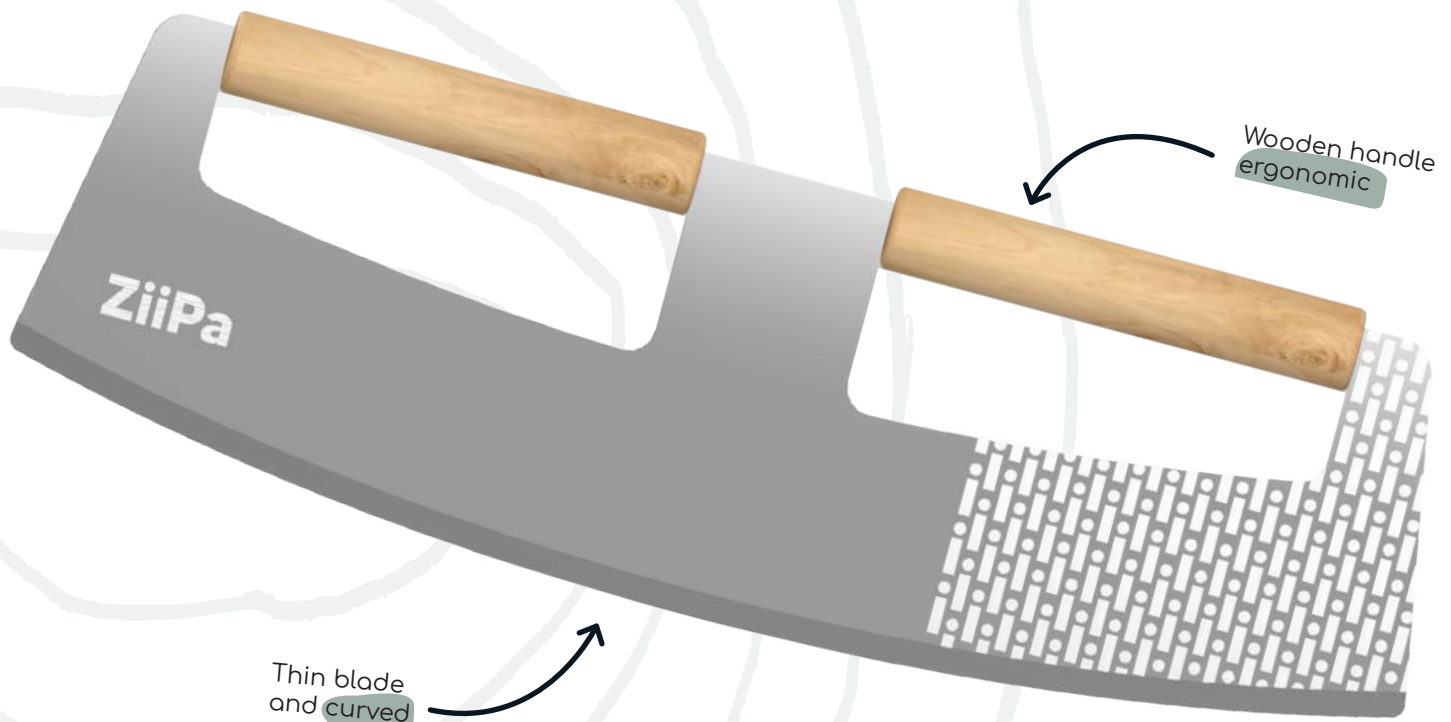

product

ZIIPA22-007

ZiiPa

POZZELLO PIZZA ROCKER

This pizza cutter has been designed to make slicing your pizzas easy. Its thin steel blade and wooden handle let you slice beautiful slices of pizza with just a few movements.

PCB : 6

REFERENCE

product

ZIIPA22-009

ZiiPa

AQUINO PIZZA KNIFE

This knife is must-have for your pizza parties!
Fitted with a wheel and a sharp blade,
so you can easily cut your pizzas!

FEATURES