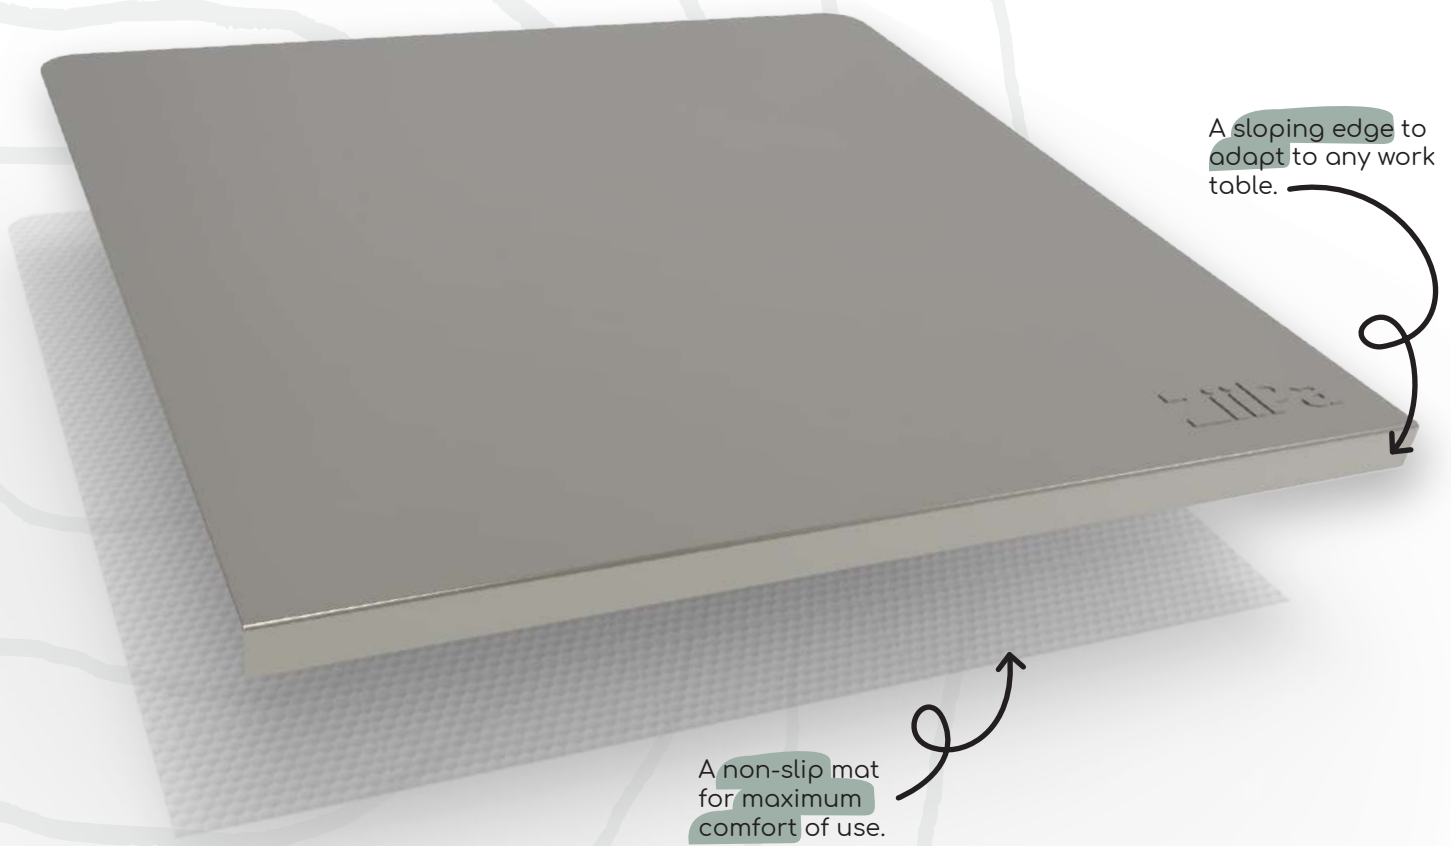

DISPLAY : 6

PCB : 12

REFERENCE *product*

ZIIPA23-074

ZiiPa

EVA PERFORATED PIZZA PEEL

This perforated pizza peel is a must-have for successful pizza! Its perforations allow you to drain off excess flour and avoid a bitter taste. Thanks to the slim tray and bevelled edge, you can easily put your pizza in and out of the oven without burning yourself.

Once you've used it, you can hang it up with its little cord. Its anodised aluminium tray makes it easy to use.

FEATURES

product

DIMENSIONS : 65 x 30.5 x 2 cm

MATERIAL(S) : Aluminium, beech

FEATURES

packaging

TYPE OF PACK : Kraft box
(FSC : mix)

PCB : 12

REFERENCE

product

ZIIPA23-076

ZiiPa

PAOLI KNEADING BOARD

Use this kneading board to prepare all types of dough. Thanks to its sloping edge, you can place the board wherever you like. It will adapt to your work surface. With its non-slip mat and smooth surface, you're sure to work in comfort. The board is easy to clean with soap and water.

A sloping edge to adapt to any work table.

A non-slip mat for maximum comfort of use.

FEATURES

product

DIMENSIONS : Total : 45 x 45 x 2 cm
Thickness : 2 mm

MATERIAL(S) : 430 stainless steel

FEATURES

packaging