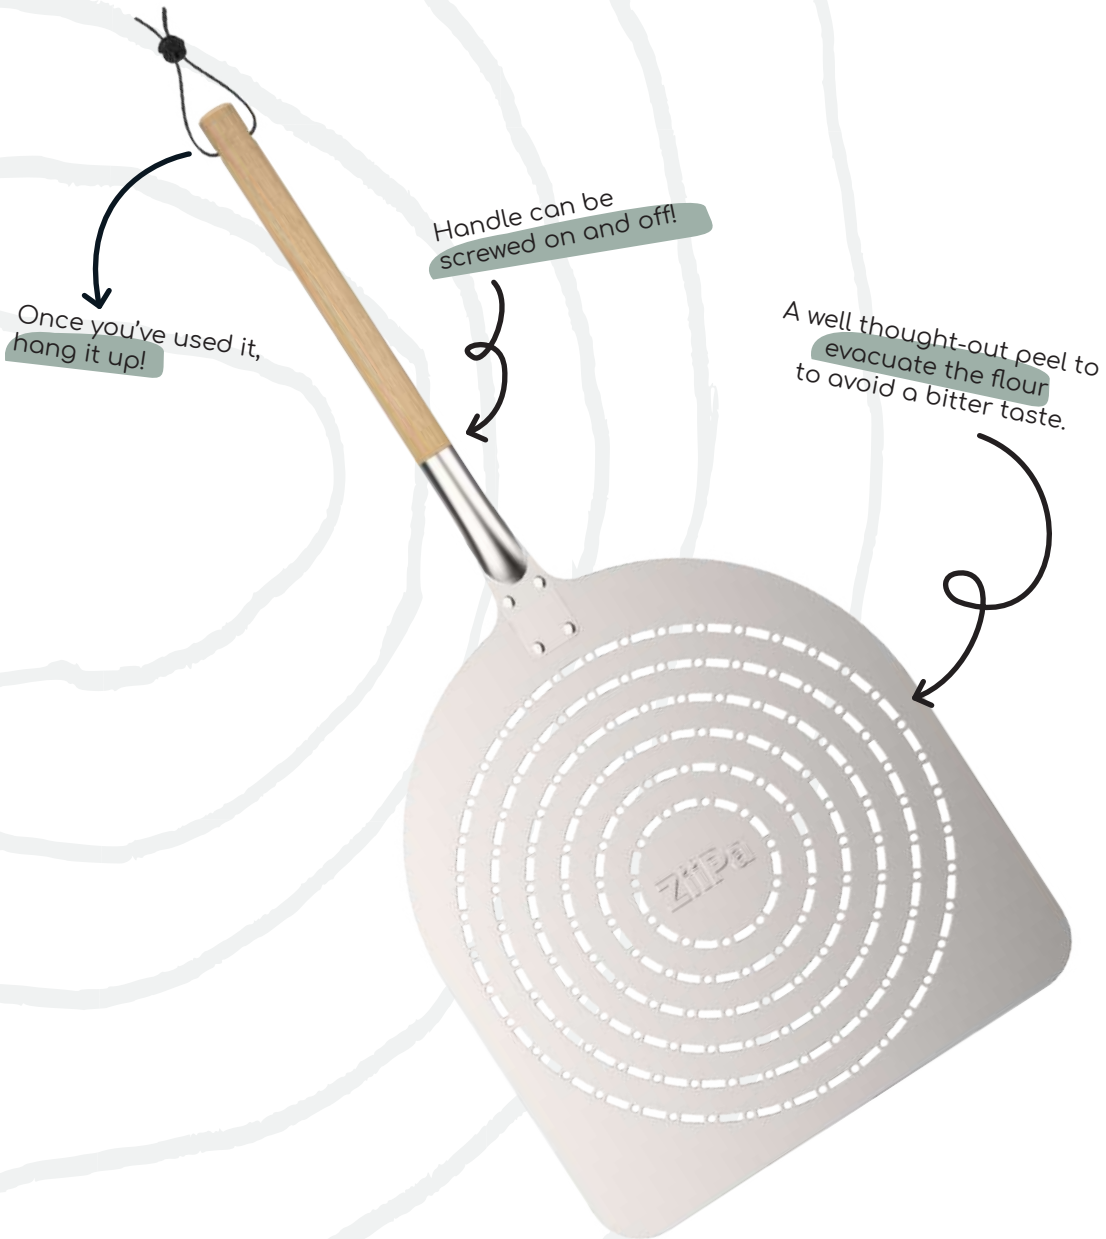

Stay safe with the safety button to prevent accidental triggering.

Adjust the flame intensity using the knob!

FEATURES *product*

DIMENSIONS : 14.5 x 8 x 3 cm

FEATURES *packaging*

TYPE OF PACK : Kraft box
(FSC : mix)

DISPLAY : 6

PCB : 12

REFERENCE *product*

ZIIPA23-074

ZiiPa

EVA PERFORATED PIZZA PEEL

This perforated pizza peel is a must-have for successful pizza! Its perforations allow you to drain off excess flour and avoid a bitter taste. Thanks to the slim tray and bevelled edge, you can easily put your pizza in and out of the oven without burning yourself.

Once you've used it, you can hang it up with its little cord. Its anodised aluminium tray makes it easy to use.

FEATURES

product

DIMENSIONS : 65 x 30.5 x 2 cm

MATERIAL(S) : Aluminium, beech

FEATURES

packaging