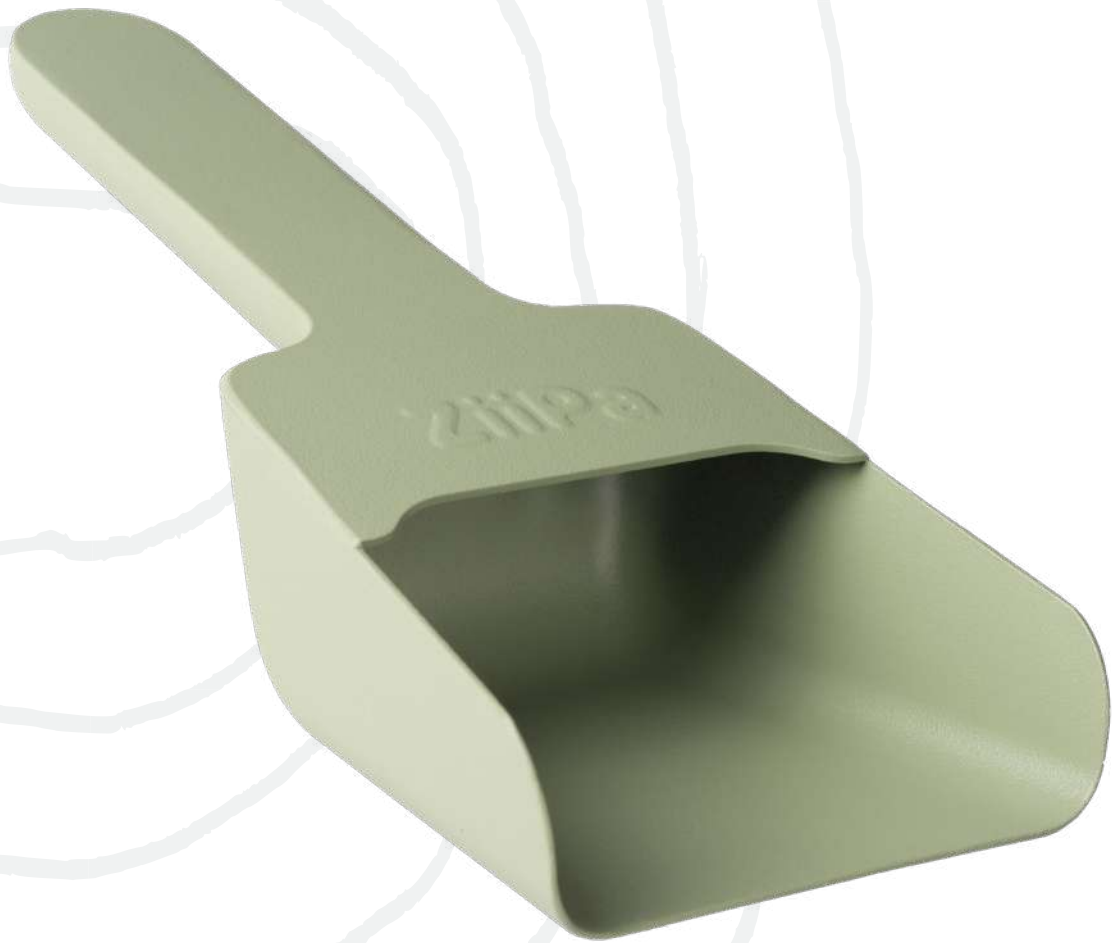

With this small pellet shovel, feed your pizza oven easily, quickly and cleanly. It is ideal for adding pellets to your oven. The pellet shovel is available in other colors.

FEATURES

product

DIMENSIONS : 8 x 21.5 x 4 cm