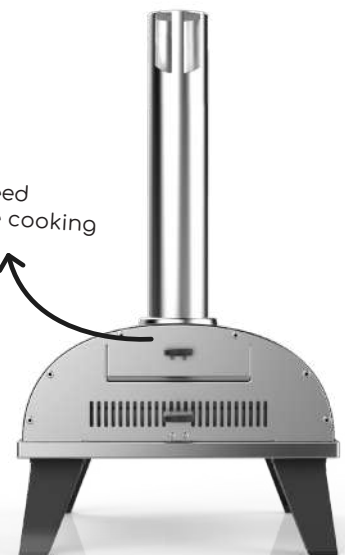

HEATS UP QUICKLY
IN 15 MINUTES

QUICK COOKING
IN 60 SECONDS

THERMOMETER
INTEGRATED

FOLDABLE LEGS
AND COMPACT SIZE

ROTARY SYSTEM
FOR PERFECT COOKING

ROUND STONE IN
RESISTANT CORDIERITE

A wheel for spin your pizza
without burning yourself!

A removable door
to bake and
take out your pizza

A hatch for feed
your fire while cooking
of your pizza!

FEATURES *product*

DIMENSIONS: 40 x 73 x 72.5 cm

MATERIAL(S): Oven: steel and ABS
Stone: cordierite